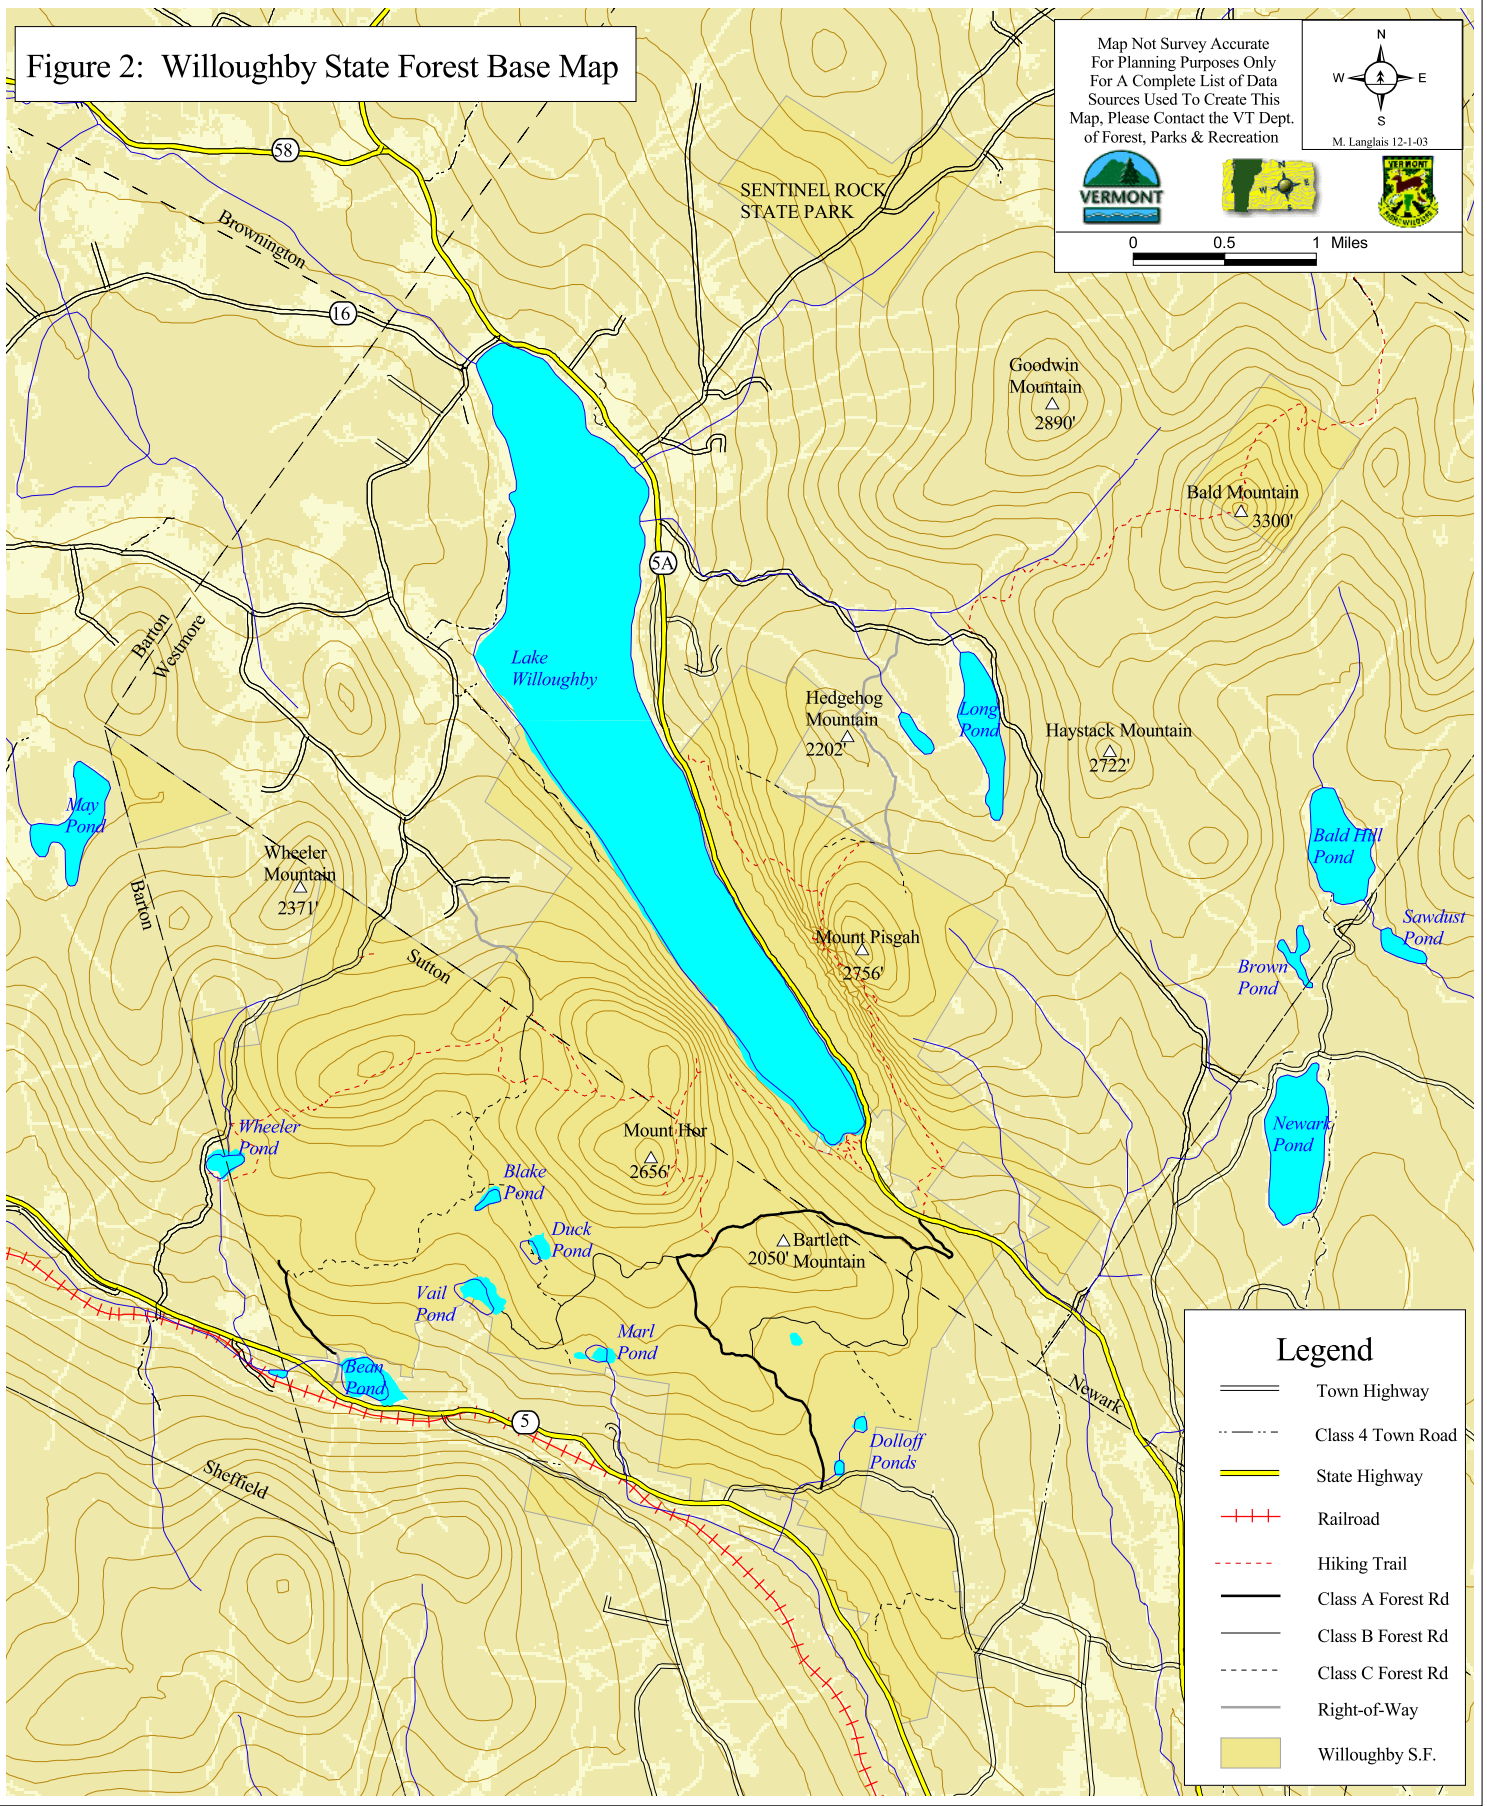

Figure 2: Willoughby State Forest Base Map

Map Not Survey Accurate
For Planning Purposes Only
For A Complete List of Data
Sources Used To Create This
Map, Please Contact the VT Dept.
of Forest, Parks & Recreation

| Legend | |
|--------|-------------------|
| | Town Highway |
| | Class 4 Town Road |
| | State Highway |
| | Railroad |
| | Hiking Trail |
| | Class A Forest Rd |
| | Class B Forest Rd |
| | Class C Forest Rd |
| | Right-of-Way |
| | Willoughby S.F. |